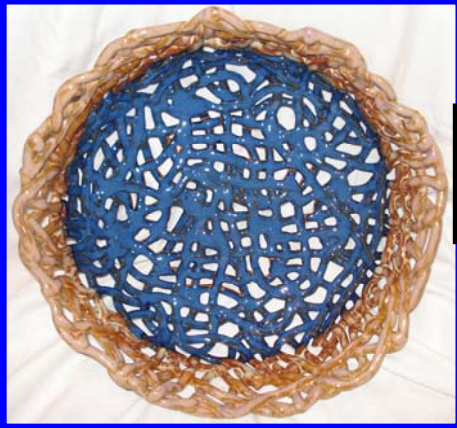

**“Puzzle” Bowls
July 23, 2008**

Cobalt blue with white/brown and paprika glaze. 4.5” X 11” \$45.00

Awesome bowl with three shades of blue glaze. 2.5.” X 11” \$45.00

Small bowl with turquoise glaze on brown clay with brown edging. 2.5.” X 8” \$35.00

Cobalt blue bowl with three shades of brown/white/baby blue ripple edging. Wavy pattern.
5.5." X 10" \$45.00

SOLD

SOLD

Puzzle bowl with green glaze. Random pattern.
2.5." X 11" \$40.00