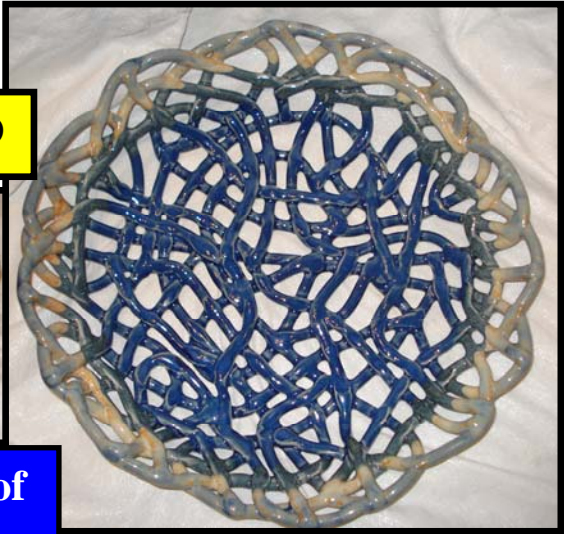

**“Puzzle” Bowls
July 23, 2008**

Cobalt blue with white/brown and paprika glaze. 4.5” X 11” \$45.00

Awesome bowl with three shades of blue glaze. 2.5.” X 11” \$45.00

Small bowl with turquoise glaze on brown clay with brown edging. 2.5.” X 8” \$35.00

Cobalt blue bowl with three shades of brown/white/baby blue ripple edging. Wavy pattern.
5.5." X 10" \$45.00

SOLD

SOLD

Puzzle bowl with green glaze. Random pattern.
2.5." X 11" \$40.00