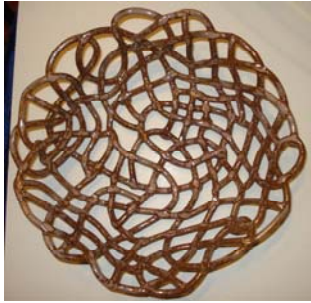

# New Puzzle Bowls 5-2008

A bowl going into the kiln to be fired. The kiln only holds 2-3 bowls at one time.

Paprika glaze... \$35.00

Brown clay with pretty tan glaze. Made by Greg Ammer.....\$35.00

**SOLD**

Beautiful yellow with brown trim, made by Greg Ammer.....\$40.00

"Rainbow" colors. Very beautiful... made by Dana Ammer .....\$50.00

**SOLD**

Yellow with cobalt blue trim (looks like the pie crusts your mom used to make).....\$30.00