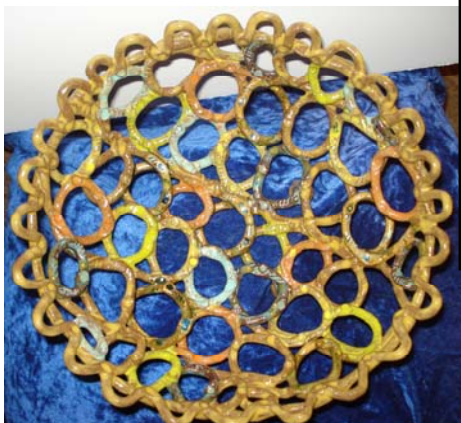

# New Puzzle Bowls 5-2008

A bowl going into the kiln to be fired. The kiln only holds 2-3 bowls at one time.

Paprika glaze... \$35.00

Brown clay with pretty tan glaze. Made by Greg Ammer.....\$35.00

**SOLD**

Beautiful yellow with brown trim, made by Greg Ammer.....\$40.00

"Rainbow" colors. Very beautiful... made by Dana Ammer .....\$50.00

**SOLD**

Yellow with cobalt blue trim (looks like the pie crusts your mom used to make).....\$30.00