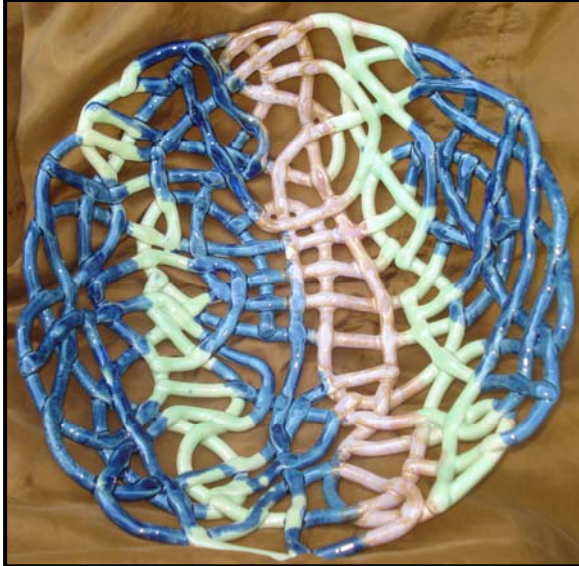

Multi-color Puzzle bowls. 11" x 3"
\$45.00 each
These make great unusual gifts!

13" long

Ammerdl@hotmail.com

www.HalfMoonPottery.com

803-261-9319