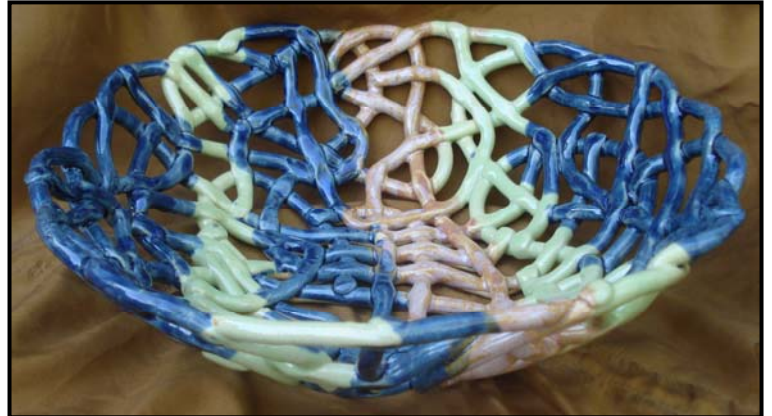

Multi-color Puzzle bowls. 11" x 3"
\$45.00 each
These make great unusual gifts!

13" long

Ammerdl@hotmail.com

www.HalfMoonPottery.com

803-261-9319